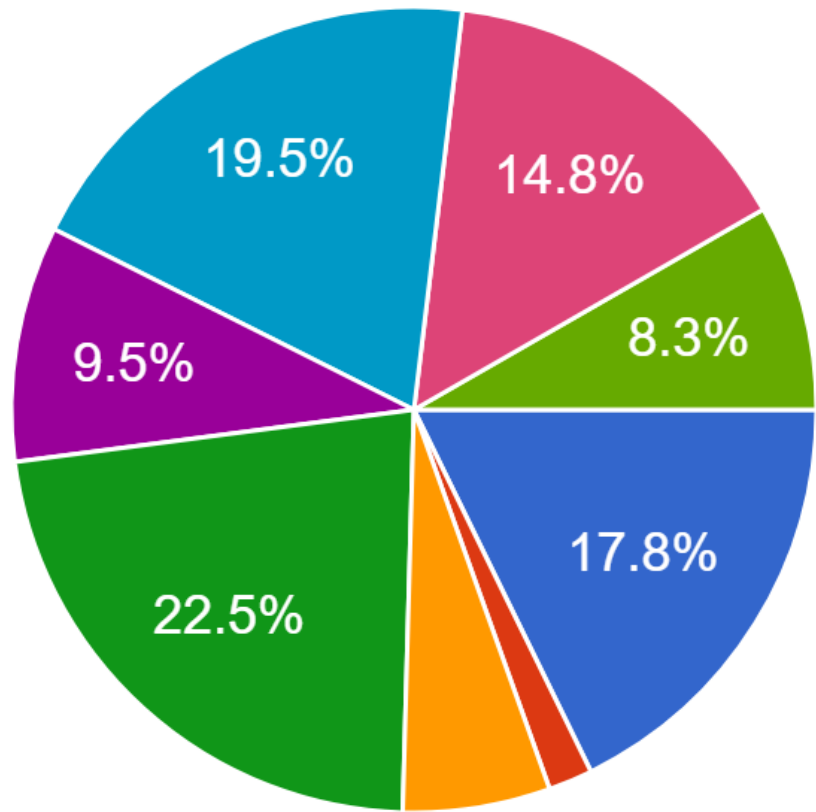

SURVEY RESULTS

Parish Beautification Project

Respondents who live within the Parish boundaries

Age

Age

Is there a need to beautify our Church ?

What would you like to see included in the scope

1. tabernacle
2. wooden pews with padded kneelers
3. audio and visual
4. improved sense of sacredness
5. lighting