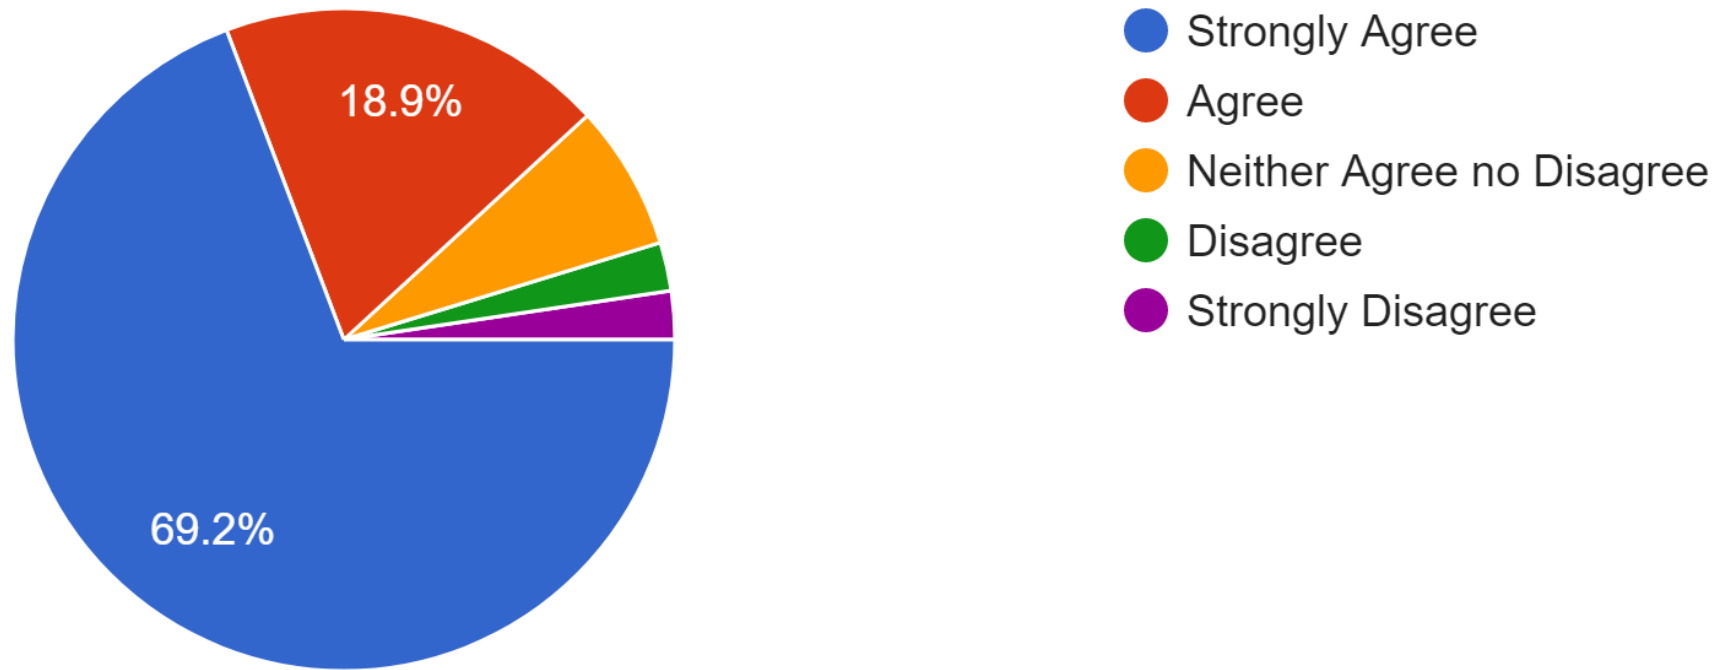

SURVEY RESULTS

Parish Beautification Project

Respondents who live within the Parish boundaries

Age

Age

Is there a need to beautify our Church ?

What would you like to see included in the scope

1. tabernacle
2. wooden pews with padded kneelers
3. audio and visual
4. improved sense of sacredness
5. lighting