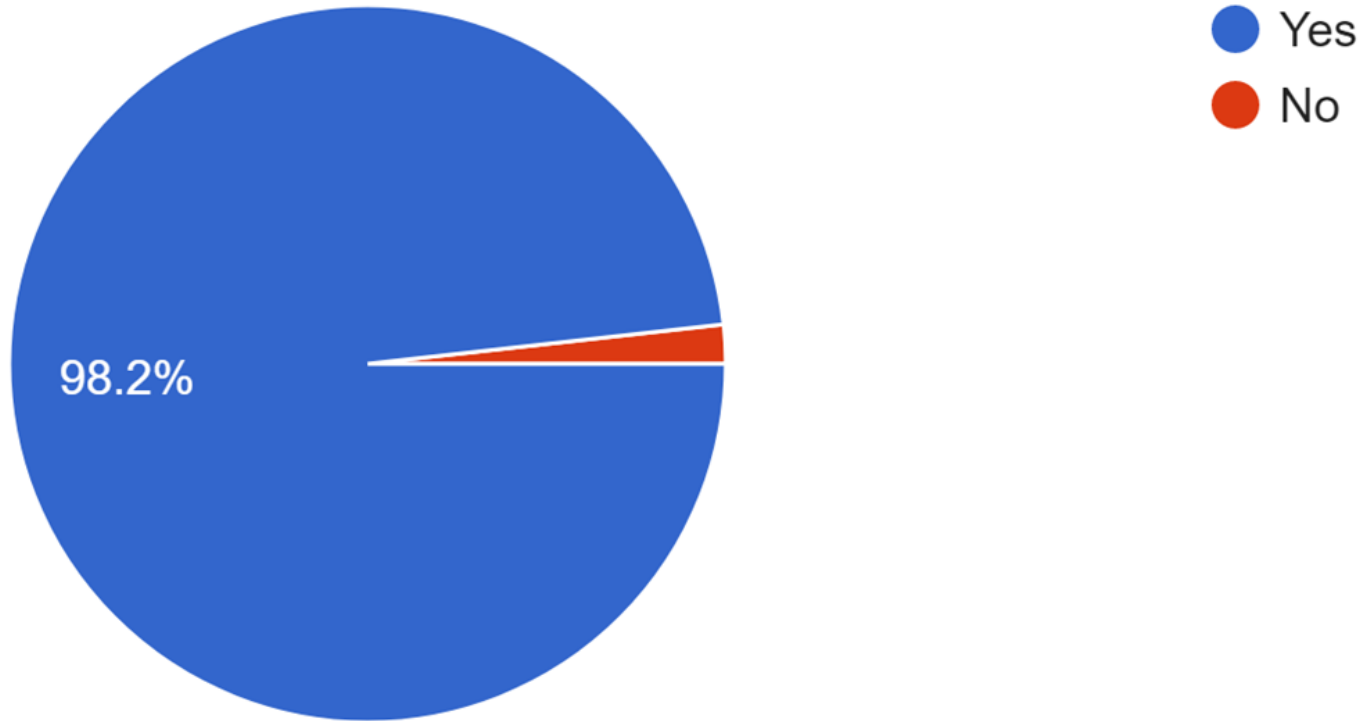

SURVEY RESULTS

Parish Beautification Project

Respondents who live within the Parish boundaries

Age

Age

Is there a need to beautify our Church ?

What would you like to see included in the scope

1. tabernacle
2. wooden pews with padded kneelers
3. audio and visual
4. improved sense of sacredness
5. lighting